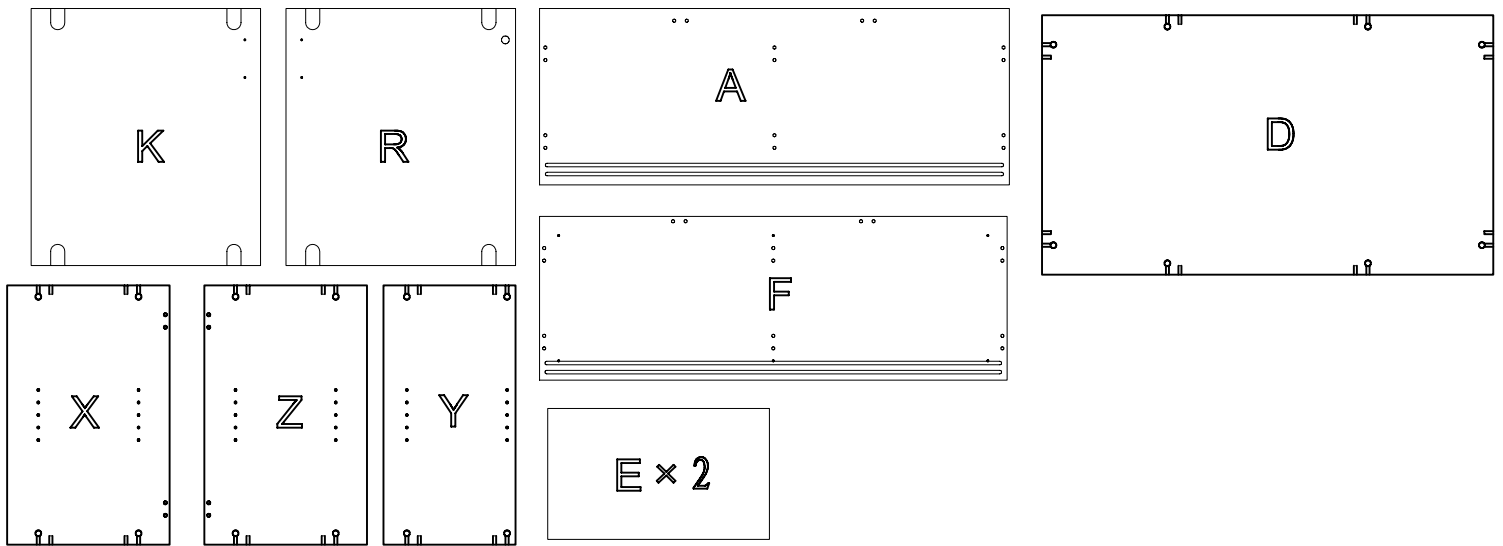

2

3

4

5

6

ASSEMBLY INSTRUCTIONS

CCZ1245

pin 6x35 1 20PCS	CAM 2 20PCS
Cam Cover 3 20PCS	Bolt Minifix 18H1A φ8 4 8PCS
T-Handle 5 2PCS	Screw 4x22 6 4PCS
CUSHION 25H1A φ8 7 8PCS	Screw 4x30 8 6PCS
LOCK 9 1PCS	Screw 3.5x13 10 2PCS