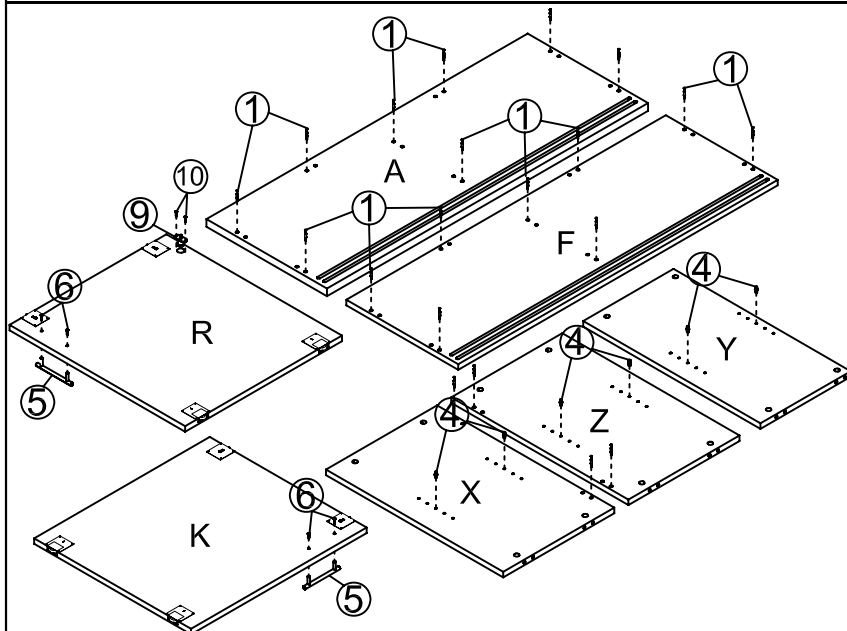

ASSEMBLY INSTRUCTIONS

CCZ1545

pin 6x35 1 20PCS	CAM 2 20PCS
Cam Cover 3 20PCS	Bolt Minifix 18H1A φ8 4 8PCS
T-Handle 5 2PCS	Screw 4x22 6 4PCS
CUSHION 25H1A φ82 7 8PCS	Screw 4x30 8 6PCS
LOCK 9 1PCS	Screw 3.5x13 10 2PCS

2

3

4

5

6

ASSEMBLY INSTRUCTIONS

CCZ1245

pin 6x35 1 20PCS	CAM 2 20PCS
Cam Cover 3 20PCS	Bolt Minifix 18H1A φ8 4 8PCS
T-Handle 5 2PCS	Screw 4x22 6 4PCS
CUSHION 25H1A φ8 7 8PCS	Screw 4x30 8 6PCS
LOCK 9 1PCS	Screw 3.5x13 10 2PCS