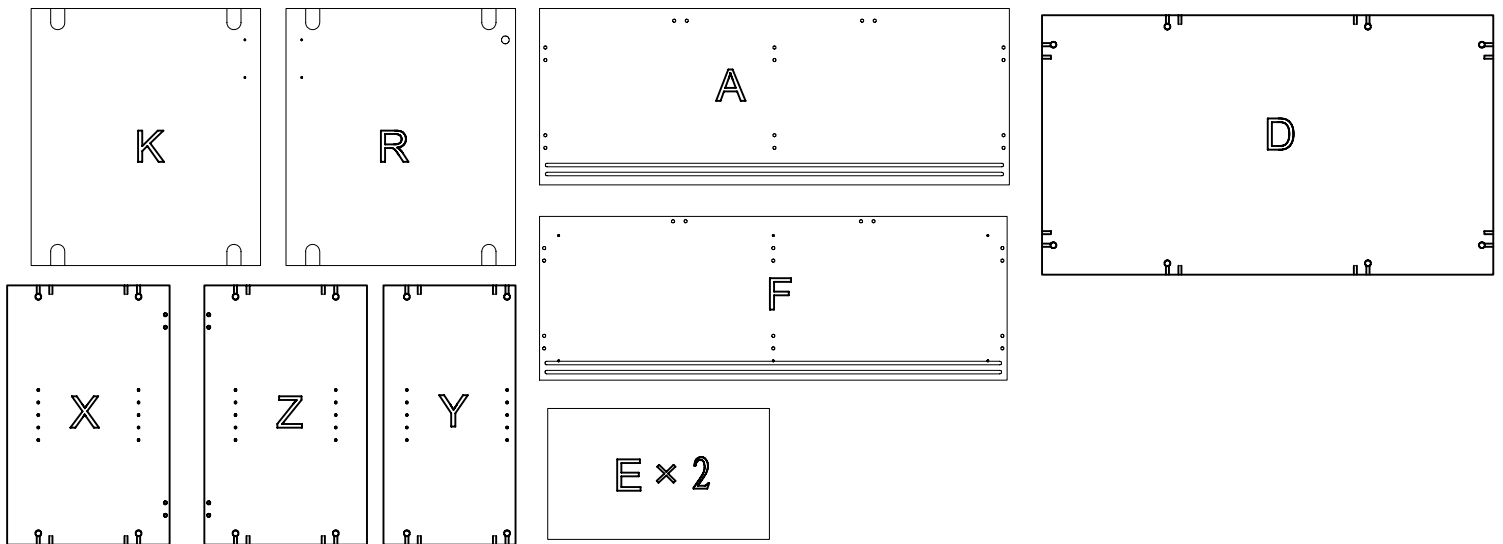

ASSEMBLY INSTRUCTIONS

CCZ1845

pin 1 24PCS	6x35	CAM 2 24PCS
Cam Cover 3 24PCS		Back Mirror 4 6PCS
T-Handle 5 2PCS		Screw 6 4PCS
CUSHION 7 6PCS		Screw 8 6PCS
LOCK 9 1PCS		Screw 10 2PCS

2

3

4

5

6

ASSEMBLY INSTRUCTIONS

CCZ1545

pin 6x35 1 20PCS	CAM 2 20PCS
Cam Cover 3 20PCS	Bolt Minifix 18H1A φ8 4 8PCS
T-Handle 5 2PCS	Screw 4x22 6 4PCS
CUSHION 25H1A φ82 7 8PCS	Screw 4x30 8 6PCS
LOCK 9 1PCS	Screw 3.5x13 10 2PCS

2

3

4

5

6

ASSEMBLY INSTRUCTIONS

CCZ1245

pin 6x35 1 20PCS	CAM 2 20PCS
Cam Cover 3 20PCS	Bolt Minifix 18H1A φ8 4 8PCS
T-Handle 5 2PCS	Screw 4x22 6 4PCS
CUSHION 25H1A φ8 7 8PCS	Screw 4x30 8 6PCS
LOCK 9 1PCS	Screw 3.5x13 10 2PCS