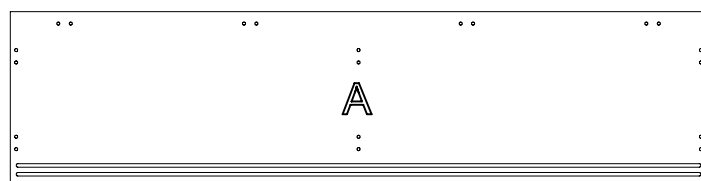

ASSEMBLY INSTRUCTIONS

CCZ1845

pin 1 24PCS	6x35	CAM 2 24PCS
Cam Cover 3 24PCS		Back Mirror 4 6PCS
T-Handle 5 2PCS		Screw 6 4PCS
CUSHION 7 6PCS		Screw 8 6PCS
LOCK 9 1PCS		Screw 10 2PCS

2

3

4

5

6

ASSEMBLY INSTRUCTIONS

CCZ1545

pin 6x35 1 20PCS	CAM 2 20PCS
Cam Cover 3 20PCS	Bolt Minifix 18H1A φ8 4 8PCS
T-Handle 5 2PCS	Screw 4x22 6 4PCS
CUSHION 25H1A φ82 7 8PCS	Screw 4x30 8 6PCS
LOCK 9 1PCS	Screw 3.5x13 10 2PCS