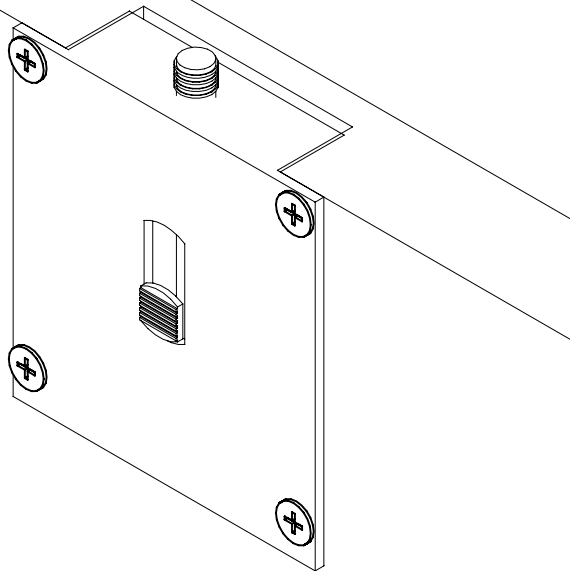

ASSEMBLY INSTRUCTIONS

CCZ1845

pin 1 24PCS	6x35	CAM 2 24PCS
Cam Cover 3 24PCS		Back Mirror 4 6PCS
T-Handle 5 2PCS		Screw 6 4PCS
CUSHION 7 6PCS		Screw 8 6PCS
LOCK 9 1PCS		Screw 10 2PCS

2

3

4

5

6

ASSEMBLY INSTRUCTIONS

CCZ1545

pin 6x35 1 20PCS	CAM 2 20PCS
Cam Cover 3 20PCS	Bolt Minifix 18H1A φ8 4 8PCS
T-Handle 5 2PCS	Screw 4x22 6 4PCS
CUSHION 25H1A φ82 7 8PCS	Screw 4x30 8 6PCS
LOCK 9 1PCS	Screw 3.5x13 10 2PCS

2

3

4

5

6

ASSEMBLY INSTRUCTIONS

CCZ1245

pin 6x35 1 20PCS	CAM 2 20PCS
Cam Cover 3 20PCS	Bolt Minifix 18H1A φ8 4 8PCS
T-Handle 5 2PCS	Screw 4x22 6 4PCS
CUSHION 25H1A φ8 7 8PCS	Screw 4x30 8 6PCS
LOCK 9 1PCS	Screw 3.5x13 10 2PCS