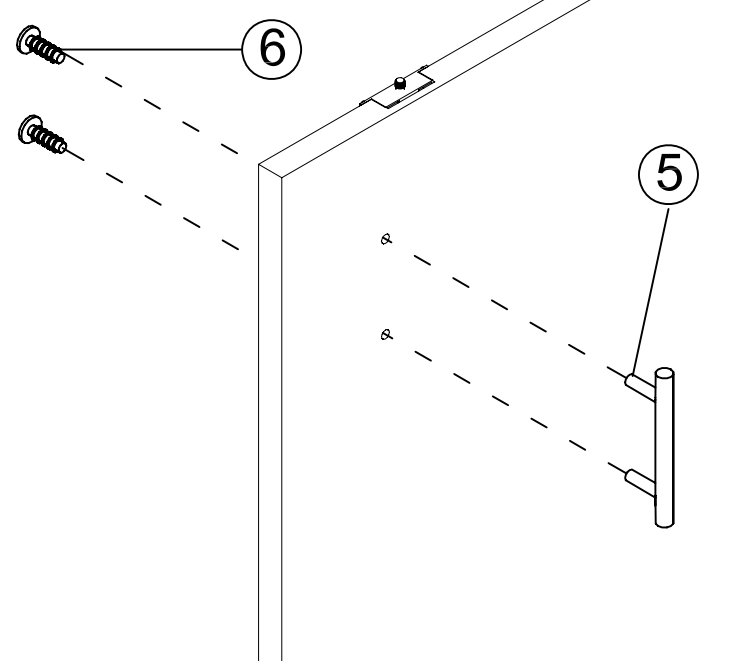

ASSEMBLY INSTRUCTIONS

CCZ1845

pin 1 24PCS	6x35	CAM 2 24PCS
Cam Cover 3 24PCS		Back Mirror 4 6PCS
T-Handle 5 2PCS		Screw 6 4PCS
CUSHION 7 6PCS		Screw 8 6PCS
LOCK 9 1PCS		Screw 10 2PCS

2

3

4

5

6

ASSEMBLY INSTRUCTIONS

CCZ1545

pin 6x35 1 20PCS	CAM 2 20PCS
Cam Cover 3 20PCS	Bolt Minifix 18H1A φ8 4 8PCS
T-Handle 5 2PCS	Screw 4x22 6 4PCS
CUSHION 25H1A φ82 7 8PCS	Screw 4x30 8 6PCS
LOCK 9 1PCS	Screw 3.5x13 10 2PCS

2

3

4

5

6

ASSEMBLY INSTRUCTIONS

CCZ1245

pin 6x35 1 20PCS	CAM 2 20PCS
Cam Cover 3 20PCS	Bolt Minifix 18H1A φ8 4 8PCS
T-Handle 5 2PCS	Screw 4x22 6 4PCS
CUSHION 25H1A φ8 7 8PCS	Screw 4x30 8 6PCS
LOCK 9 1PCS	Screw 3.5x13 10 2PCS