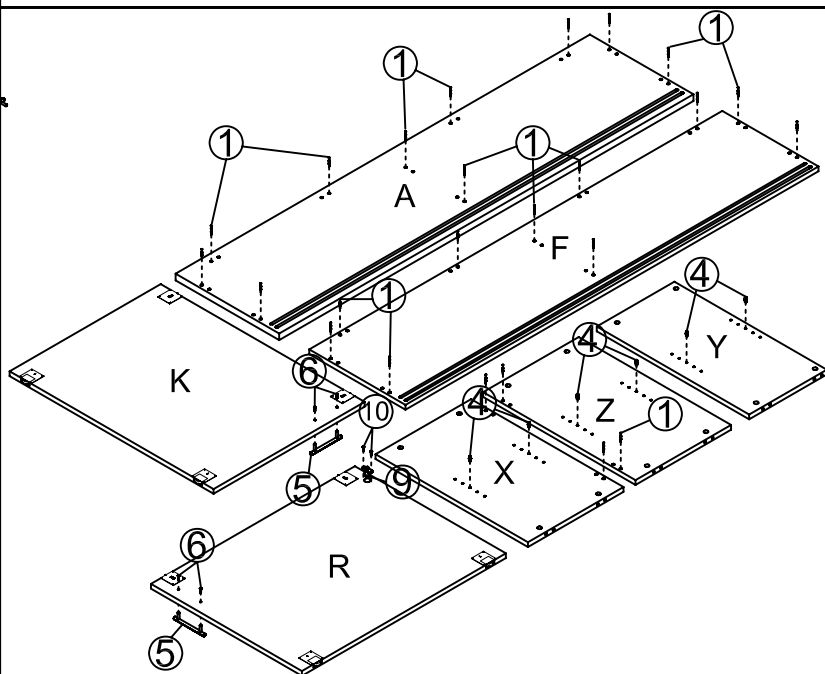

ASSEMBLY INSTRUCTIONS

CCZ1845

pin 1 24PCS	6x35	CAM 2 24PCS
Cam Cover 3 24PCS		Back Mirror 4 6PCS
T-Handle 5 2PCS		Screw 6 4PCS
CUSHION 7 6PCS		Screw 8 6PCS
LOCK 9 1PCS		Screw 10 2PCS

2

3

4

5

6

ASSEMBLY INSTRUCTIONS

CCZ1545

pin 6x35 1 20PCS	CAM 2 20PCS
Cam Cover 3 20PCS	Bolt Minifix 18H1A φ8 4 8PCS
T-Handle 5 2PCS	Screw 4x22 6 4PCS
CUSHION 25H1A φ82 7 8PCS	Screw 4x30 8 6PCS
LOCK 9 1PCS	Screw 3.5x13 10 2PCS

2

3

4

5

6

ASSEMBLY INSTRUCTIONS

CCZ1245

pin 6x35 1 20PCS	CAM 2 20PCS
Cam Cover 3 20PCS	Bolt Minifix 18H1A φ8 4 8PCS
T-Handle 5 2PCS	Screw 4x22 6 4PCS
CUSHION 25H1A φ8 7 8PCS	Screw 4x30 8 6PCS
LOCK 9 1PCS	Screw 3.5x13 10 2PCS