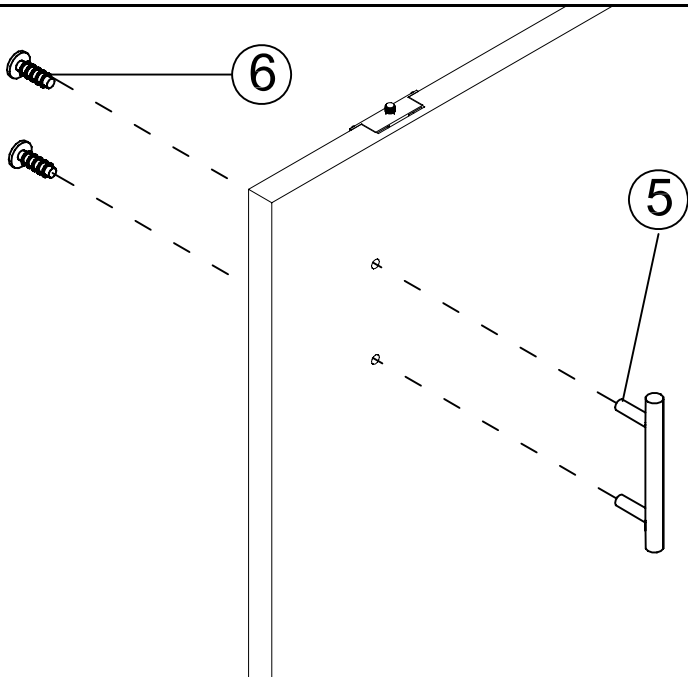

ASSEMBLY INSTRUCTIONS

CCZ1545

pin 6x35 1 20PCS	CAM 2 20PCS
Cam Cover 3 20PCS	Bolt Minifix 18H1A φ8 4 8PCS
T-Handle 5 2PCS	Screw 4x22 6 4PCS
CUSHION 25H1A φ82 7 8PCS	Screw 4x30 8 6PCS
LOCK 9 1PCS	Screw 3.5x13 10 2PCS

2

3

4

5

6

ASSEMBLY INSTRUCTIONS

CCZ1245

pin 6x35 1 20PCS	CAM 2 20PCS
Cam Cover 3 20PCS	Bolt Minifix 18H1A φ8 4 8PCS
T-Handle 5 2PCS	Screw 4x22 6 4PCS
CUSHION 25H1A φ8 7 8PCS	Screw 4x30 8 6PCS
LOCK 9 1PCS	Screw 3.5x13 10 2PCS