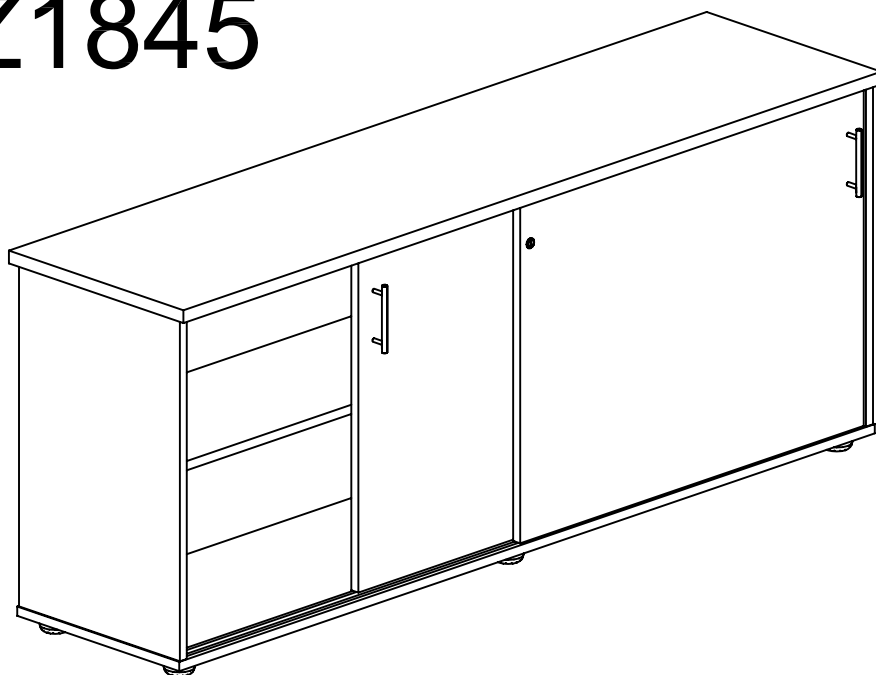

ASSEMBLY INSTRUCTIONS

CCZ1845

pin 1 24PCS	6x35	CAM 2 24PCS
Cam Cover 3 24PCS		Back Mirror 4 6PCS
T-Handle 5 2PCS		Screw 6 4PCS
CUSHION 7 6PCS		Screw 8 6PCS
LOCK 9 1PCS		Screw 10 2PCS

2

3

4

5

6

ASSEMBLY INSTRUCTIONS

CCZ1545

pin 6x35 1 20PCS	CAM 2 20PCS
Cam Cover 3 20PCS	Bolt Minifix 18H1A φ8 4 8PCS
T-Handle 5 2PCS	Screw 4x22 6 4PCS
CUSHION 25H1A φ82 7 8PCS	Screw 4x30 8 6PCS
LOCK 9 1PCS	Screw 3.5x13 10 2PCS