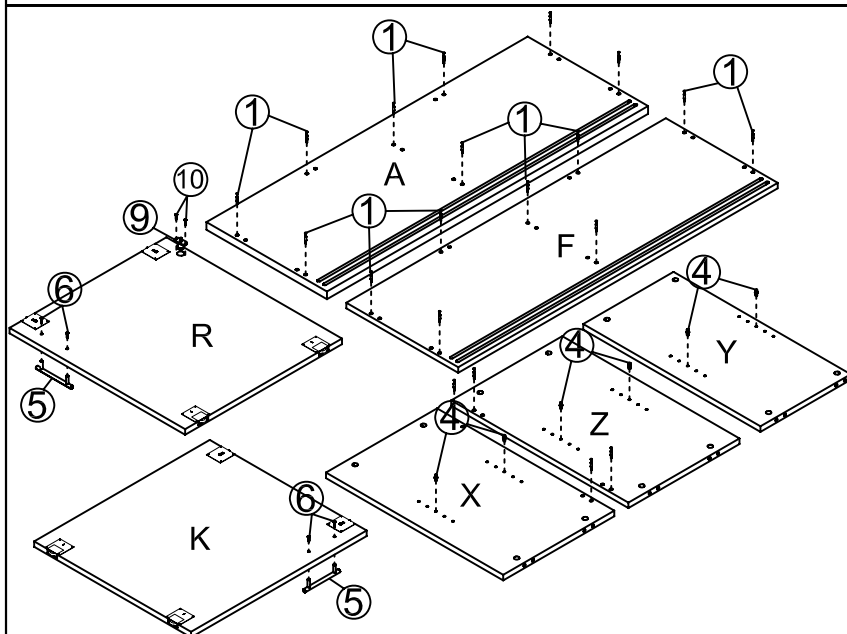

ASSEMBLY INSTRUCTIONS

CCZ1845

pin 1 24PCS	6x35	CAM 2 24PCS
Cam Cover 3 24PCS		Back Mirror 4 6PCS
T-Handle 5 2PCS		Screw 6 4PCS
CUSHION 7 6PCS		Screw 8 6PCS
LOCK 9 1PCS		Screw 10 2PCS

2

3

4

5

6

ASSEMBLY INSTRUCTIONS

CCZ1545

pin 6x35 1 20PCS	CAM 2 20PCS
Cam Cover 3 20PCS	Bolt Minifix 18H1A φ8 4 8PCS
T-Handle 5 2PCS	Screw 4x22 6 4PCS
CUSHION 25H1A φ82 7 8PCS	Screw 4x30 8 6PCS
LOCK 9 1PCS	Screw 3.5x13 10 2PCS

2

3

4

5

6

ASSEMBLY INSTRUCTIONS

CCZ1245

pin 6x35 1 20PCS	CAM 2 20PCS
Cam Cover 3 20PCS	Bolt Minifix 18H1A φ8 4 8PCS
T-Handle 5 2PCS	Screw 4x22 6 4PCS
CUSHION 25H1A φ8 7 8PCS	Screw 4x30 8 6PCS
LOCK 9 1PCS	Screw 3.5x13 10 2PCS