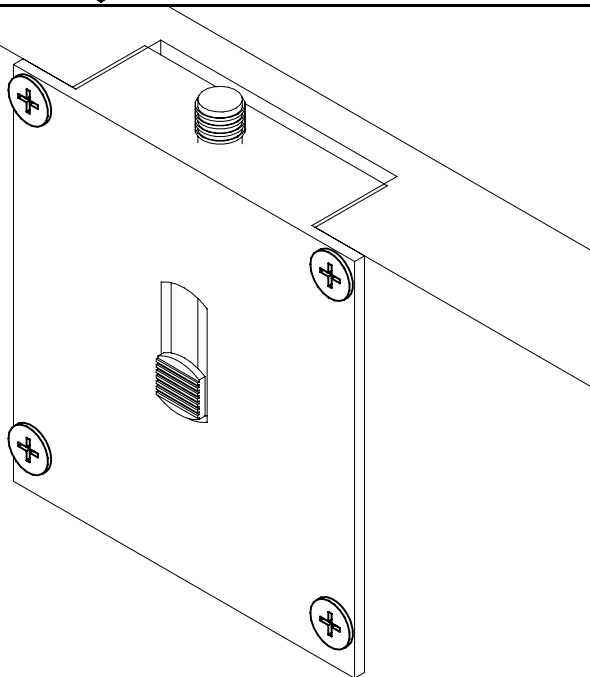

ASSEMBLY INSTRUCTIONS

CCZ1545

pin 6x35 1 20PCS	CAM 2 20PCS
Cam Cover 3 20PCS	Bolt Minifix 18H1A φ8 4 8PCS
T-Handle 5 2PCS	Screw 4x22 6 4PCS
CUSHION 25H1A φ82 7 8PCS	Screw 4x30 8 6PCS
LOCK 9 1PCS	Screw 3.5x13 10 2PCS

2

3

4

5

6

ASSEMBLY INSTRUCTIONS

CCZ1245

pin 6x35 1 20PCS	CAM 2 20PCS
Cam Cover 3 20PCS	Bolt Minifix 18H1A φ8 4 8PCS
T-Handle 5 2PCS	Screw 4x22 6 4PCS
CUSHION 25H1A φ8 7 8PCS	Screw 4x30 8 6PCS
LOCK 9 1PCS	Screw 3.5x13 10 2PCS