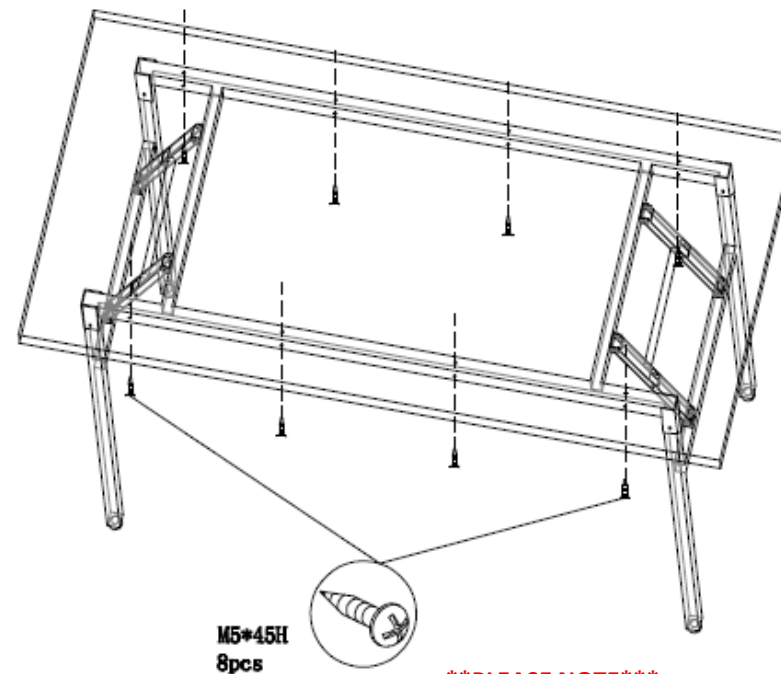

ASSEMBLY INSTRUCTIONS

LS1575

**rapidline**  
FURNITURE FOR TODAY

	M5*45H 8pcs		

**\*\*PLEASE NOTE\*\***

Supplied timber top attaching screws are for use with top thicknesses of 25mm or greater. Do not use these screws if your top thickness is less than 25mm